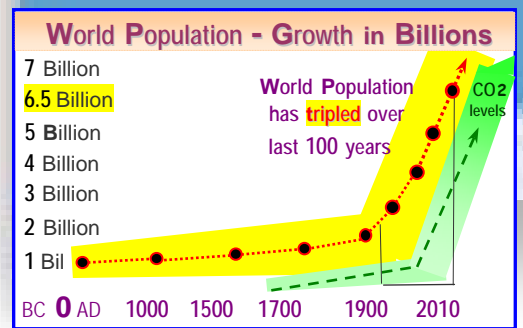

Last 5000 Years - GLOBAL Map

International Date Line
Tue AM
Mon PM
next day begins!

International Date Line
Mon AM
Sun PM
new day begins!

This continents melting ice contributes 15% to rise in Global sea level